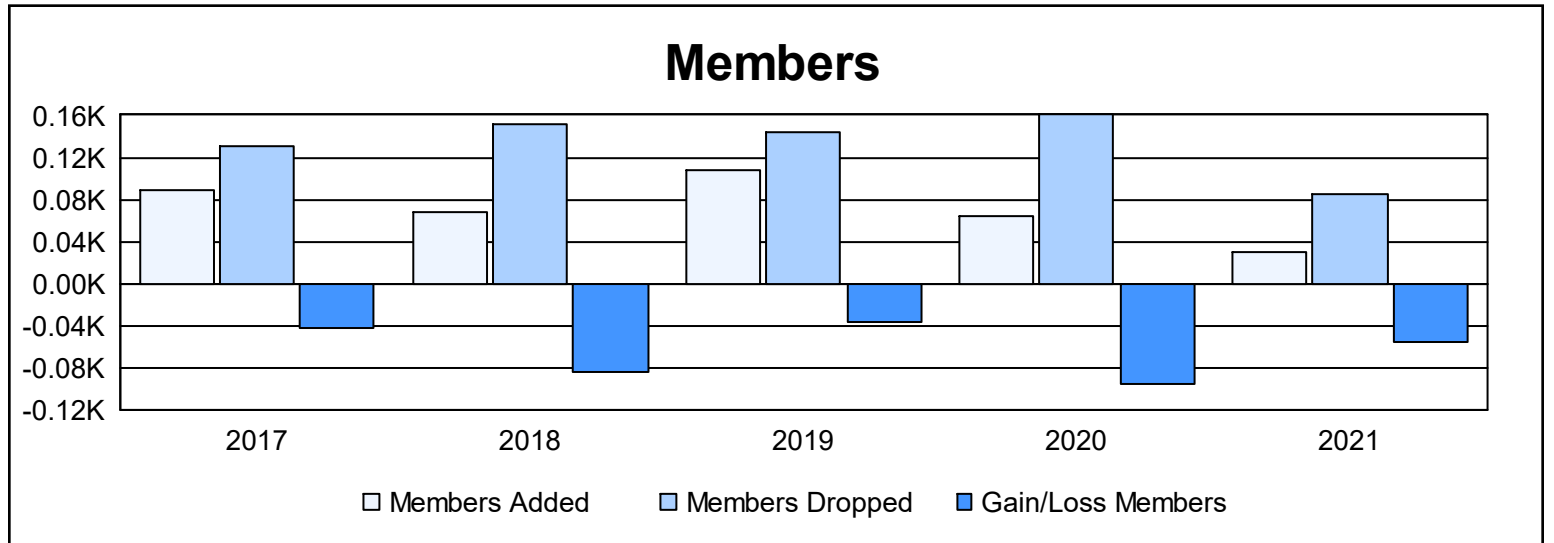

Year	New Clubs	Dropped Clubs	Gain/ Loss Clubs	New Members	Charter Members	Reinstate Members	Transfer Members	Total Member Added	Total Members Dropped	Gain/ Loss Members
2016-2017	0	4	-4	80	0	2	7	89	131	-42
2017-2018	0	0	0	60	0	1	6	67	151	-84
2018-2019	0	3	-3	92	8	3	4	107	143	-36
2019-2020	0	2	-2	55	1	4	4	64	160	-96
2020-2021	0	2	-2	26	0	2	1	29	85	-56
<b>Average</b>	<b>0</b>	<b>2</b>	<b>-2</b>	<b>63</b>	<b>2</b>	<b>2</b>	<b>4</b>	<b>71</b>	<b>134</b>	<b>-63</b>

### Membership Composition June 2021 Cumulative