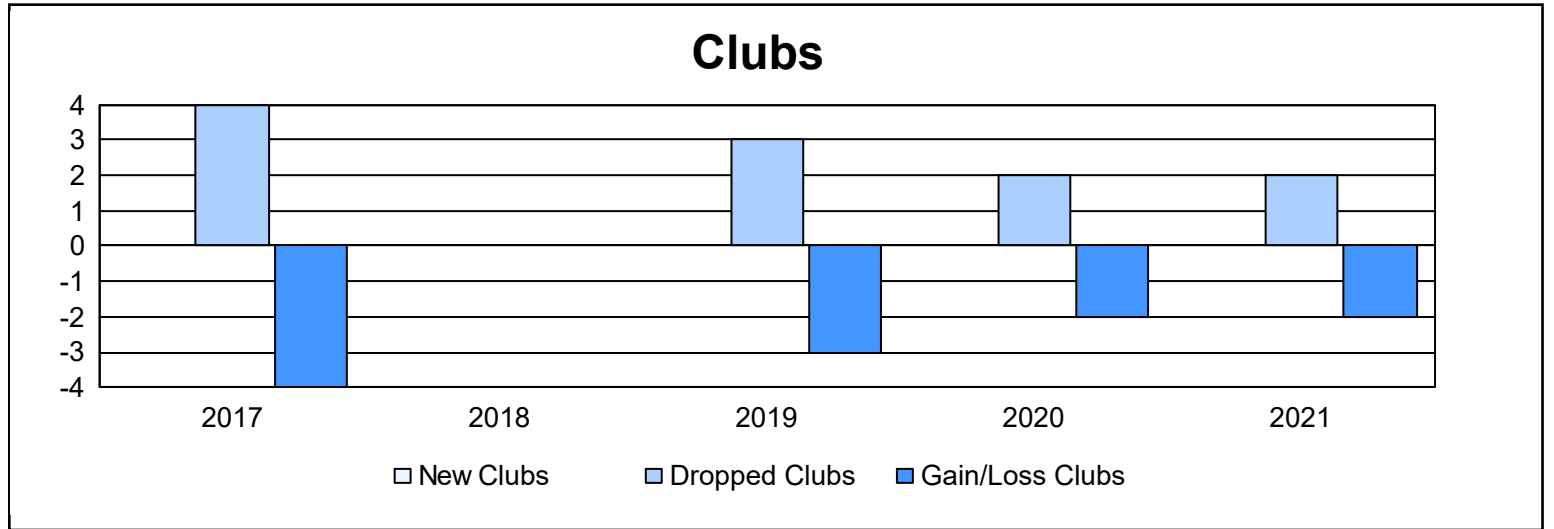

Year	New Clubs	Dropped Clubs	Gain/ Loss Clubs	New Members	Charter Members	Reinstate Members	Transfer Members	Total Member Added	Total Members Dropped	Gain/ Loss Members
2016-2017	0	4	-4	80	0	2	7	89	131	-42
2017-2018	0	0	0	60	0	1	6	67	151	-84
2018-2019	0	3	-3	92	8	3	4	107	143	-36
2019-2020	0	2	-2	55	1	4	4	64	160	-96
2020-2021	0	2	-2	26	0	2	1	29	85	-56
<b>Average</b>	<b>0</b>	<b>2</b>	<b>-2</b>	<b>63</b>	<b>2</b>	<b>2</b>	<b>4</b>	<b>71</b>	<b>134</b>	<b>-63</b>

### Membership Composition June 2021 Cumulative