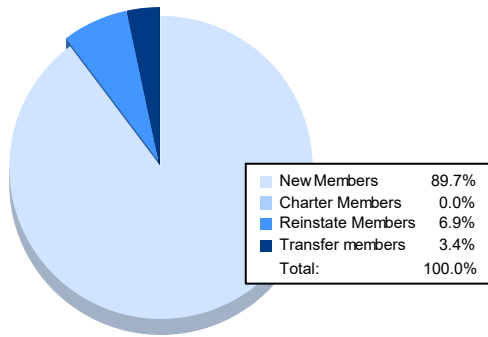

Year	New Clubs	Dropped Clubs	Gain/ Loss Clubs	New Members	Charter Members	Reinstate Members	Transfer Members	Total Member Added	Total Members Dropped	Gain/ Loss Members
2016-2017	0	4	-4	80	0	2	7	89	131	-42
2017-2018	0	0	0	60	0	1	6	67	151	-84
2018-2019	0	3	-3	92	8	3	4	107	143	-36
2019-2020	0	2	-2	55	1	4	4	64	160	-96
2020-2021	0	2	-2	26	0	2	1	29	85	-56
<b>Average</b>	<b>0</b>	<b>2</b>	<b>-2</b>	<b>63</b>	<b>2</b>	<b>2</b>	<b>4</b>	<b>71</b>	<b>134</b>	<b>-63</b>

### Membership Composition June 2021 Cumulative